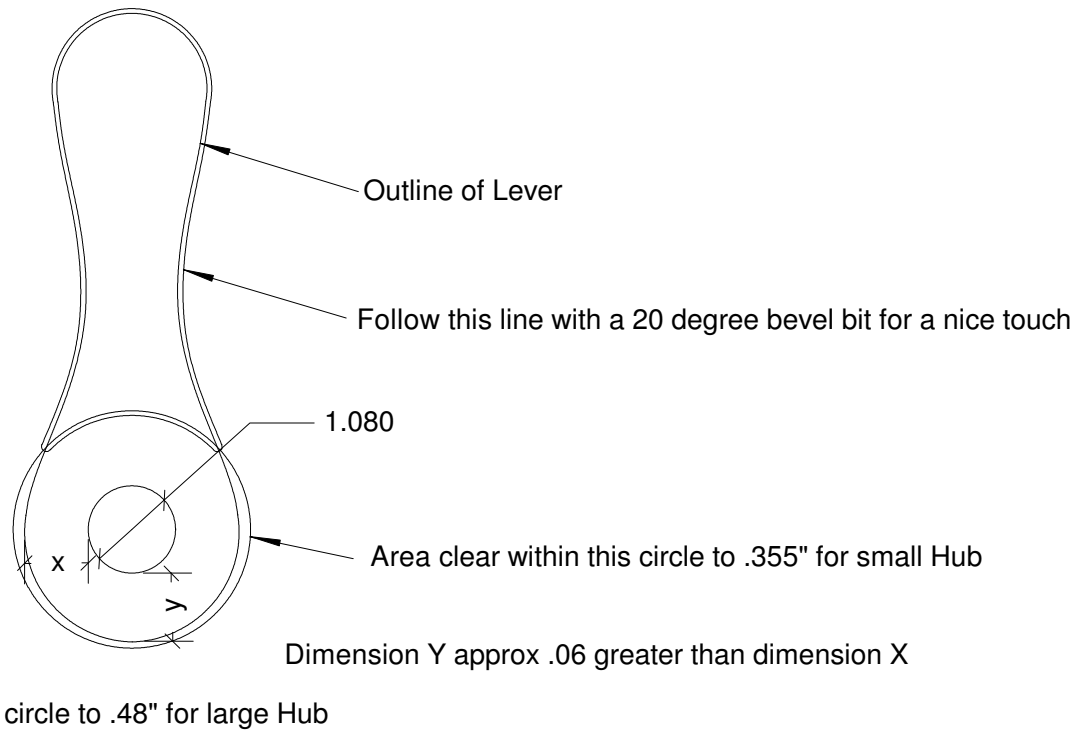

T-track Lever
2 7/8" x 8 1/2"

T-track Hub
2.25" Diameter x .625" Thick

Screw Down Lever
2 5/8" x 7 3/4"

Screw Down Hub
1.75" Diameter x .5" thick