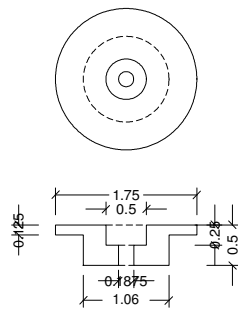

T-track Lever
2 7/8" x 8 1/2"

T-track Hub
2.25" Diameter x .625" Thick

Screw Down Lever
2 5/8" x 7 3/4"

Screw Down Hub
1.75" Diameter x .5" thick