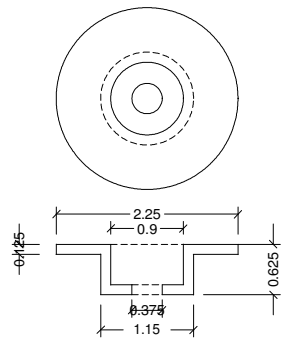

T-track Lever
2 7/8" x 8 1/2"

T-track Hub
2.25" Diameter x .625" Thick

Screw Down Lever
2 5/8" x 7 3/4"

Screw Down Hub
1.75" Diameter x .5" thick